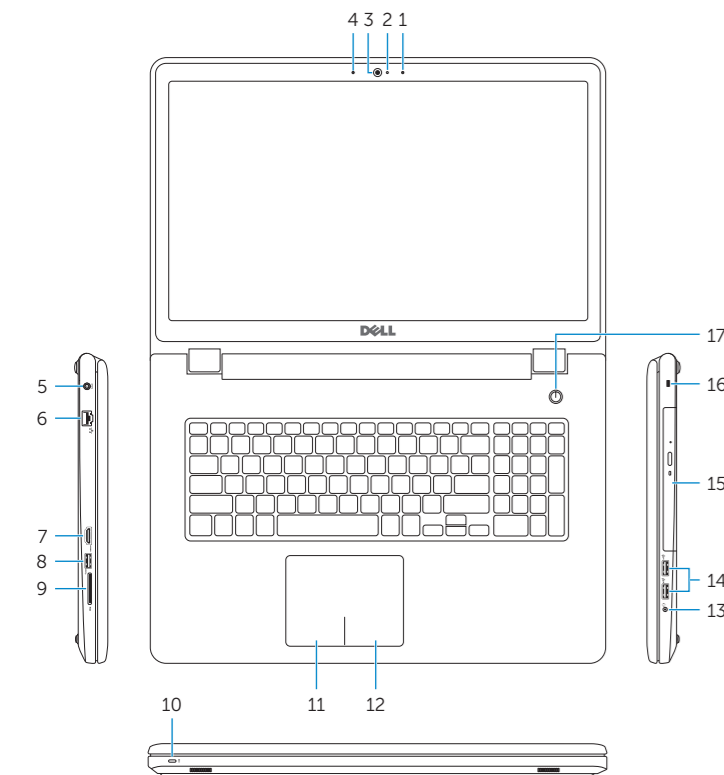

Printed in China.

2015-01

Features

Funkcje | Компоненты | Özellikler

1. Right microphone
2. Camera-status light
3. Camera
4. Left microphone
5. Power-adapter port
6. Network port
7. HDMI port
8. USB 3.0 port
9. Media-card reader
10. Power and battery-status light/
hard-drive activity light
11. Left-click area
12. Right-click area
13. Headset port
14. USB 2.0 ports (2)
15. Optical drive
16. Security-cable slot
17. Power button
18. Regulatory label (in battery bay)
19. Battery
20. Battery-release latch
21. Service Tag label